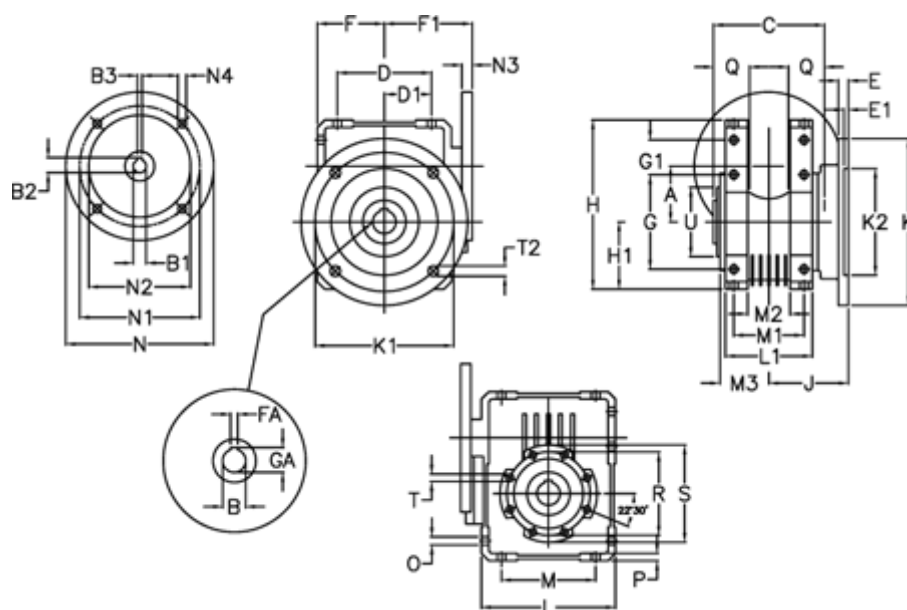

Article number: 392207506053110

Description: Worm gear
W 75-UFC2-60-80B14 unassembled

Measures

A = 75	E = 12	H = 220.5	M = 126	N4 = 6.5	U = 90
B = 30	E1 = 5	H1 = 87	M1 = 82	O = 10.5	
B1 E7 = 19	F = 87	J = 85	M2 = 44	P = 9	
B2 = 21.8	F1 = 112	K = 200	M3 = 58.5	Q = 40	
B3 H9 = 6	FA = 8	K1 = 165	N = 120	R = 110	
C = 127	G = 126	K2 = 130	N1 = 100	S = 125	
D = 109.5	G1 = 46.5	L = 174	N2 = 80	T = M8x14	
D1 = 46.5	GA = 33.3	L1 = 104	N3 = 7.5	T2 = 12.5	